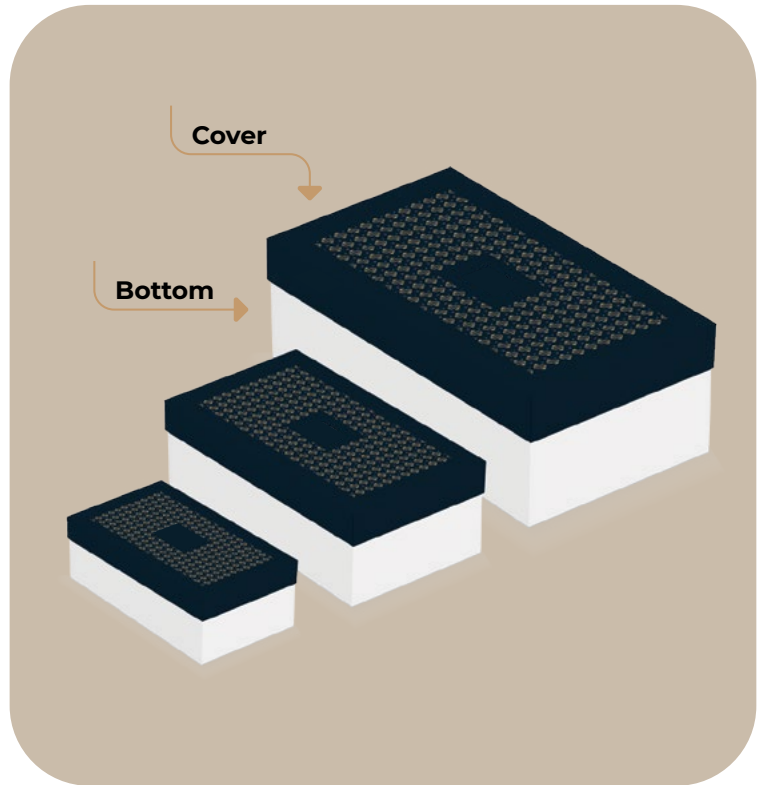

SHIPPING BOX - Printed on the outside

Product description

- Printing on corrugated cardboard natural white 2 sides
- 100% recycled and recyclable materials
- 4-color process printing on both sides
- Can be assembled in a few seconds
- Delivered flat, unassembled
- 3 week production time (after approval of the proof)

All other sizes available at extra cost.

Contact our representatives for more information.

DOUBLE WALL BOX - 2 pieces

Offer a beautiful packaging solution to your customers!

Product description

- ◆ 9 sizes available
- ◆ 2 pieces box (bottom and top)
- ◆ 15 pts cardboard glossy white 1 side
- ◆ Folding mechanism that allows for doubled edges
- ◆ 4-color process print on top with white bottom
- ◆ Delivered flat unassembled, with 2 lines of glue (can be delivered fully assembled at additional cost)

Price – 6 (K) | 4-color process printing

| Product No. | Inside size | 50 | 100 | 200 | 300 | 500 | 1000 |
|-----------------|--------------------|---------|---------|---------|---------|---------|---------|
| B15SRWT060301P1 | 6" X 3.5" X 1.25" | 4.02 \$ | 2.85 \$ | 2.27 \$ | 2.08 \$ | 1.94 \$ | 1.82 \$ |
| B15SRWT060302P1 | 6" X 3.5" X 2.25" | 5.54 \$ | 3.81 \$ | 2.96 \$ | 2.67 \$ | 2.45 \$ | 2.29 \$ |
| B15SRWT060303P1 | 6" X 3.5" X 3.25" | 5.55 \$ | 3.83 \$ | 2.97 \$ | 2.68 \$ | 2.46 \$ | 2.30 \$ |
| B15SRWT080501P1 | 8" X 5" X 1.25" | 5.62 \$ | 3.83 \$ | 2.95 \$ | 2.64 \$ | 2.41 \$ | 2.24 \$ |
| B15SRWT080502P1 | 8" X 5" X 2.25" | 5.93 \$ | 4.13 \$ | 3.27 \$ | 2.95 \$ | 2.73 \$ | 2.55 \$ |
| B15SRWT080503P1 | 8" X 5" X 3.25" | 6.50 \$ | 4.70 \$ | 3.84 \$ | 3.52 \$ | 3.30 \$ | 3.13 \$ |
| B15SRWT100601P1 | 10" X 6.5" X 1.25" | 5.66 \$ | 3.86 \$ | 3.00 \$ | 2.68 \$ | 2.46 \$ | 2.29 \$ |
| B15SRWT100602P1 | 10" X 6.5" X 2.25" | 5.96 \$ | 4.16 \$ | 3.30 \$ | 2.99 \$ | 2.76 \$ | 2.59 \$ |
| B15SRWT100603P1 | 10" X 6.5" X 3.25" | 6.50 \$ | 4.70 \$ | 3.84 \$ | 3.52 \$ | 3.30 \$ | 3.13 \$ |